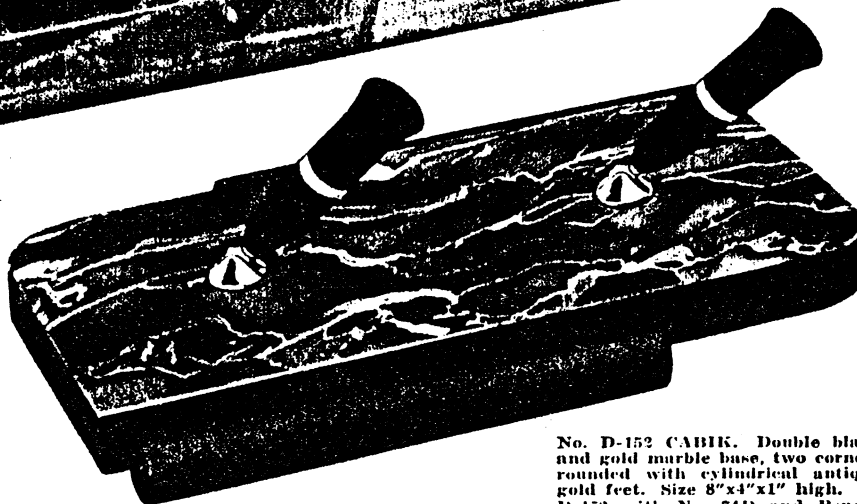

No. D-152 CABIK. Double black and gold marble base, two corners rounded with cylindrical antique gold feet. Size 8"x4"x1" high. D-152 with No. 74D and Pencil, $24.00 list. E-151 CABEK. Same as above but single with 5D Desk Pen, $15.00.